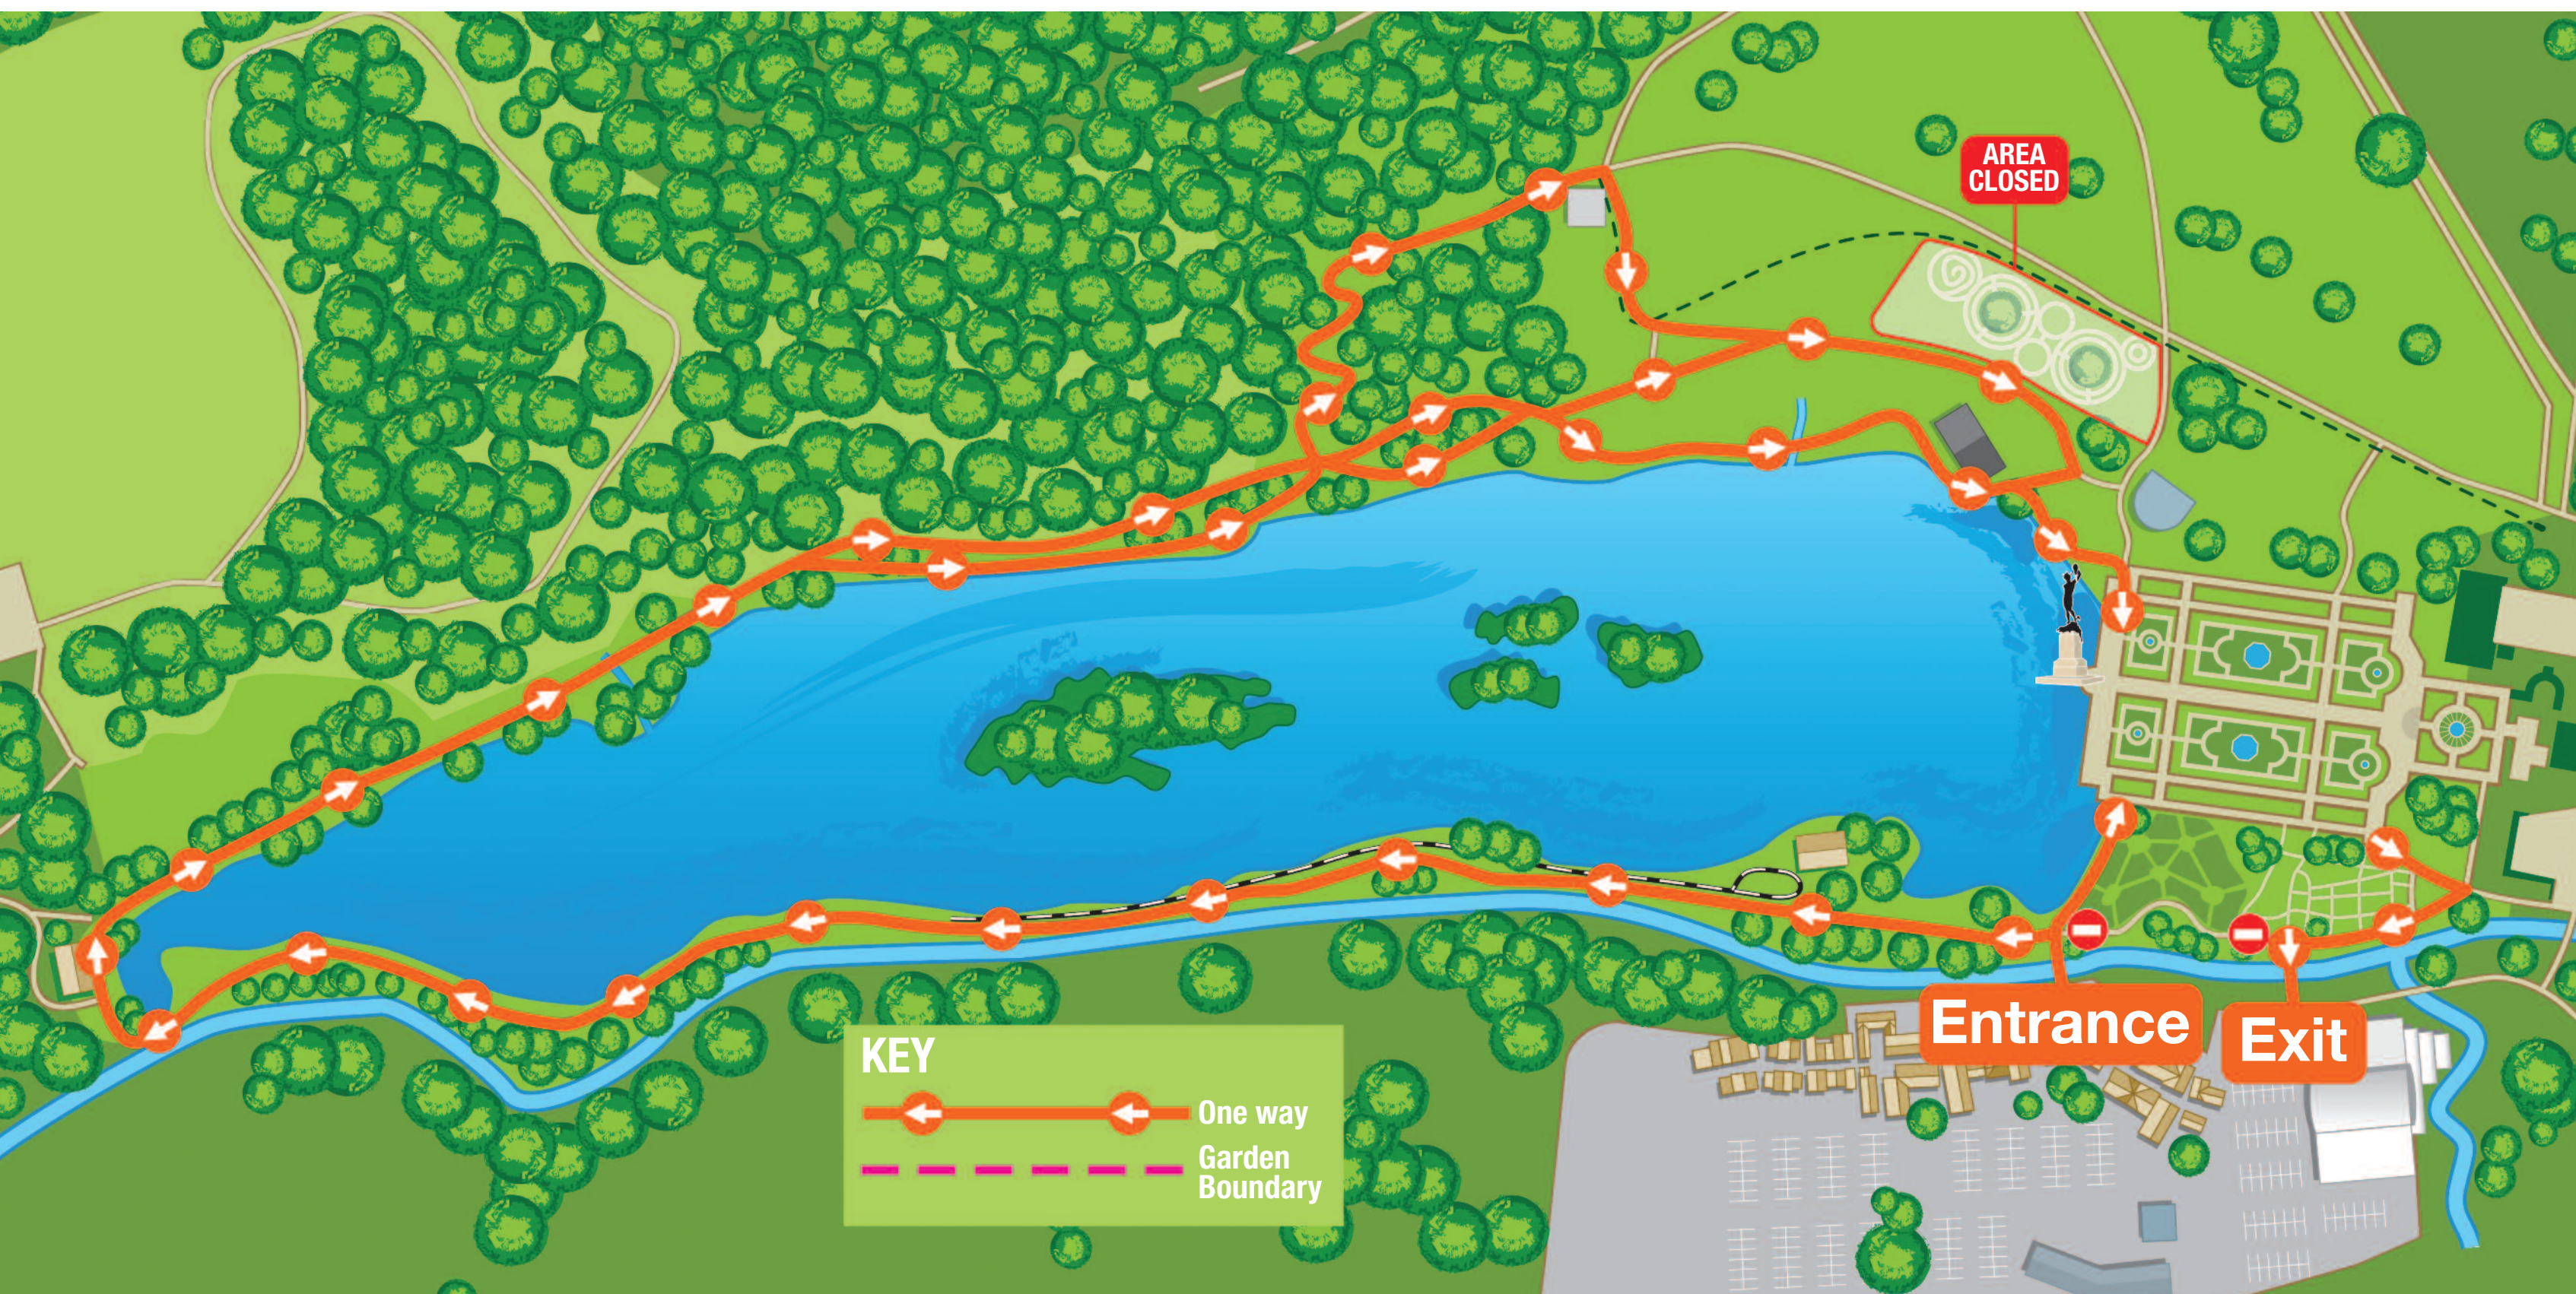

# Trentham Gardens

## One Way System

Please help us  
maintain social  
distancing:

- Stick to the one way system
- Keep 2m/6ft apart
- Use new exit bridge

Thank you