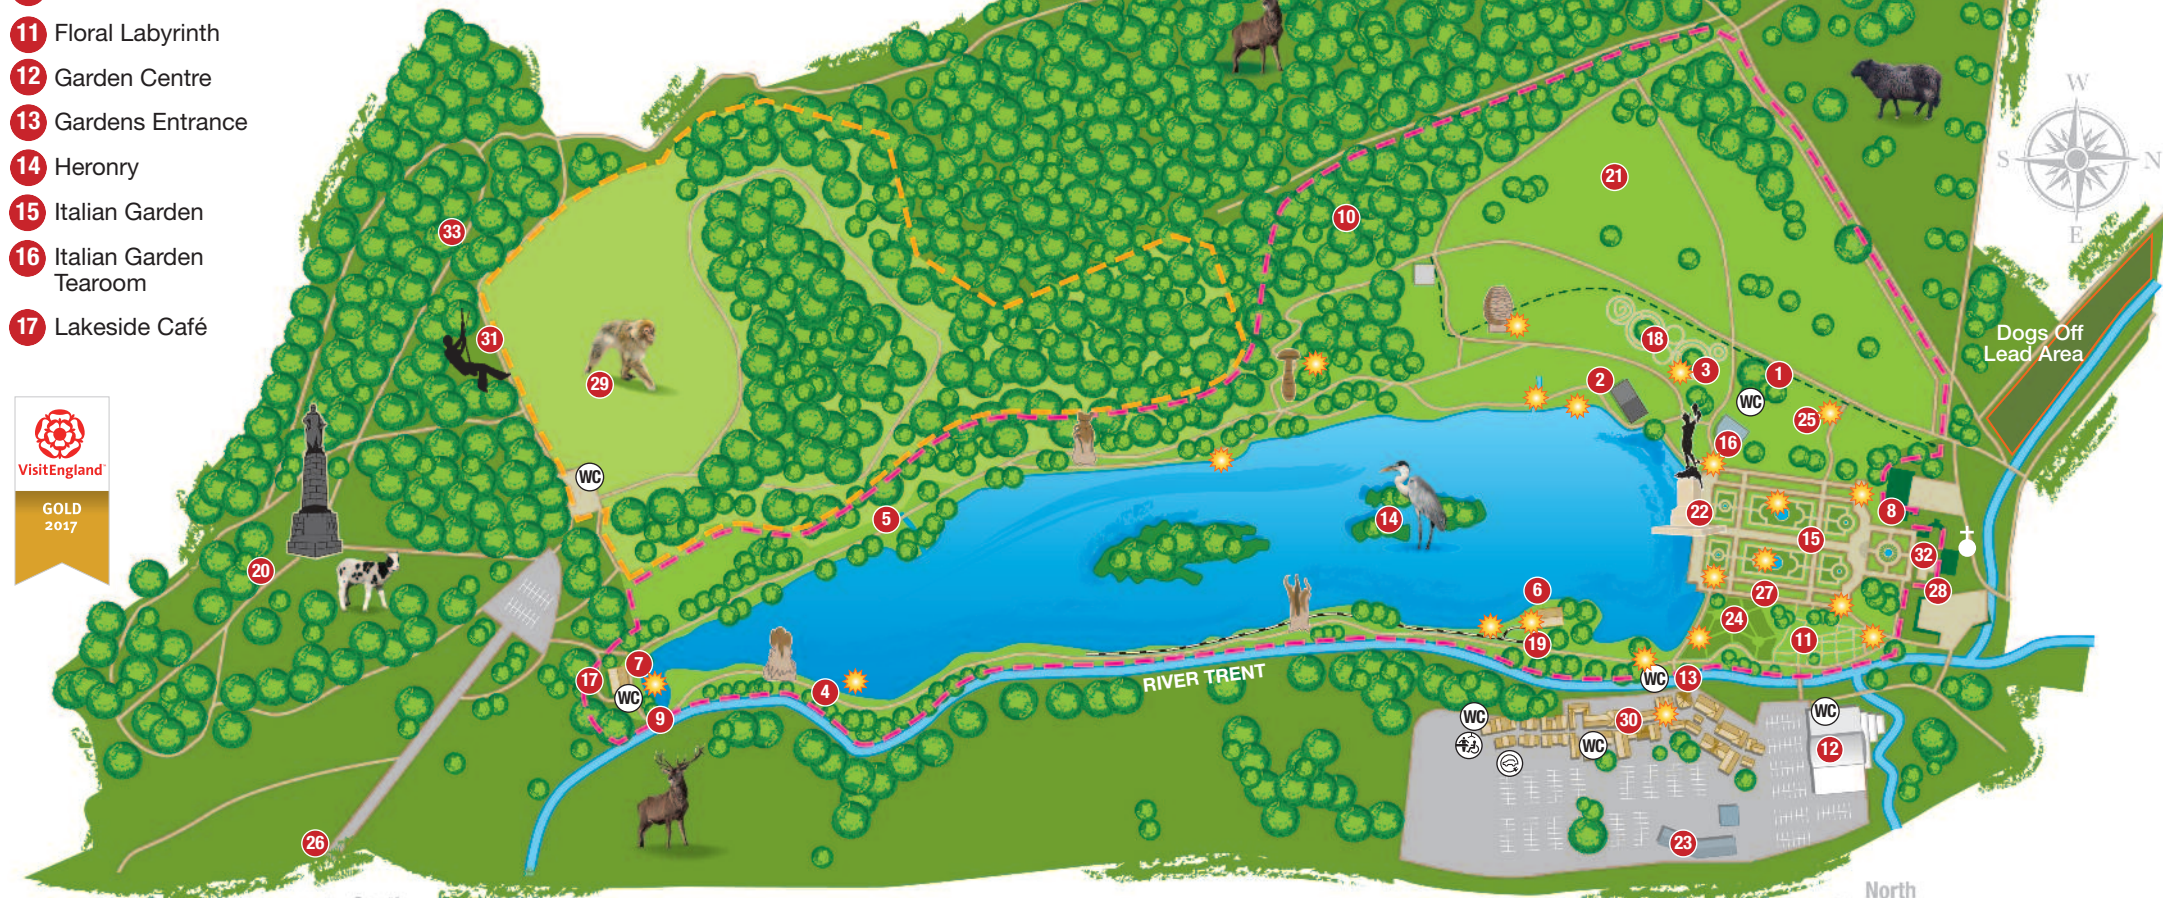

KEY

- 1 Adventure Play
- 2 Amphitheatre*
- 3 Barefoot Walk (Easter-October)
- 4 Bird and Otter Hides
- 5 Boardwalk Area
- 6 Boat* North Jetty
- 7 Boat* South Jetty
- 8 Capability Centre
- 9 Cascade
- 10 Disc Golf **
- 11 Floral Labyrinth
- 12 Garden Centre
- 13 Gardens Entrance
- 14 Heronry
- 15 Italian Garden
- 16 Italian Garden Tearoom
- 17 Lakeside Café
- 18 Maze
- 19 Miniature Train*
- 20 Monument Walk
- 21 Parkland
- 22 Perseus & Medusa
- 23 Premier Inn
- 24 Rivers of Grass
- 25 Show Gardens
- 26 Southern Entrance to Gardens
- 27 Trellis Walk & David Austin Rose Border
- 28 Trentham Hall Remains
- 29 Trentham Monkey Forest
- 30 Trentham Shopping Village
- 31 Trentham Treetops
- 32 Viewing Platform, Upper Flower Garden & Butterflies
- 33 Woodland Walks

- Toilets (M/F, Accessible & Baby changing)
- Changing Places
- Electric Car Charging Point

- Trentham Gardens
- Monkey Forest
- Parkland Fence

Meadow Schemes
Take a walk around Capability Brown's mile-long lake and enjoy the meadow planting by Professor Nigel Dunnett.

* Extra charge applies, operate seasonally
** Coming soon

↑ South Entrance from A34

← 1 MILE →

↑ North Entrance from A34