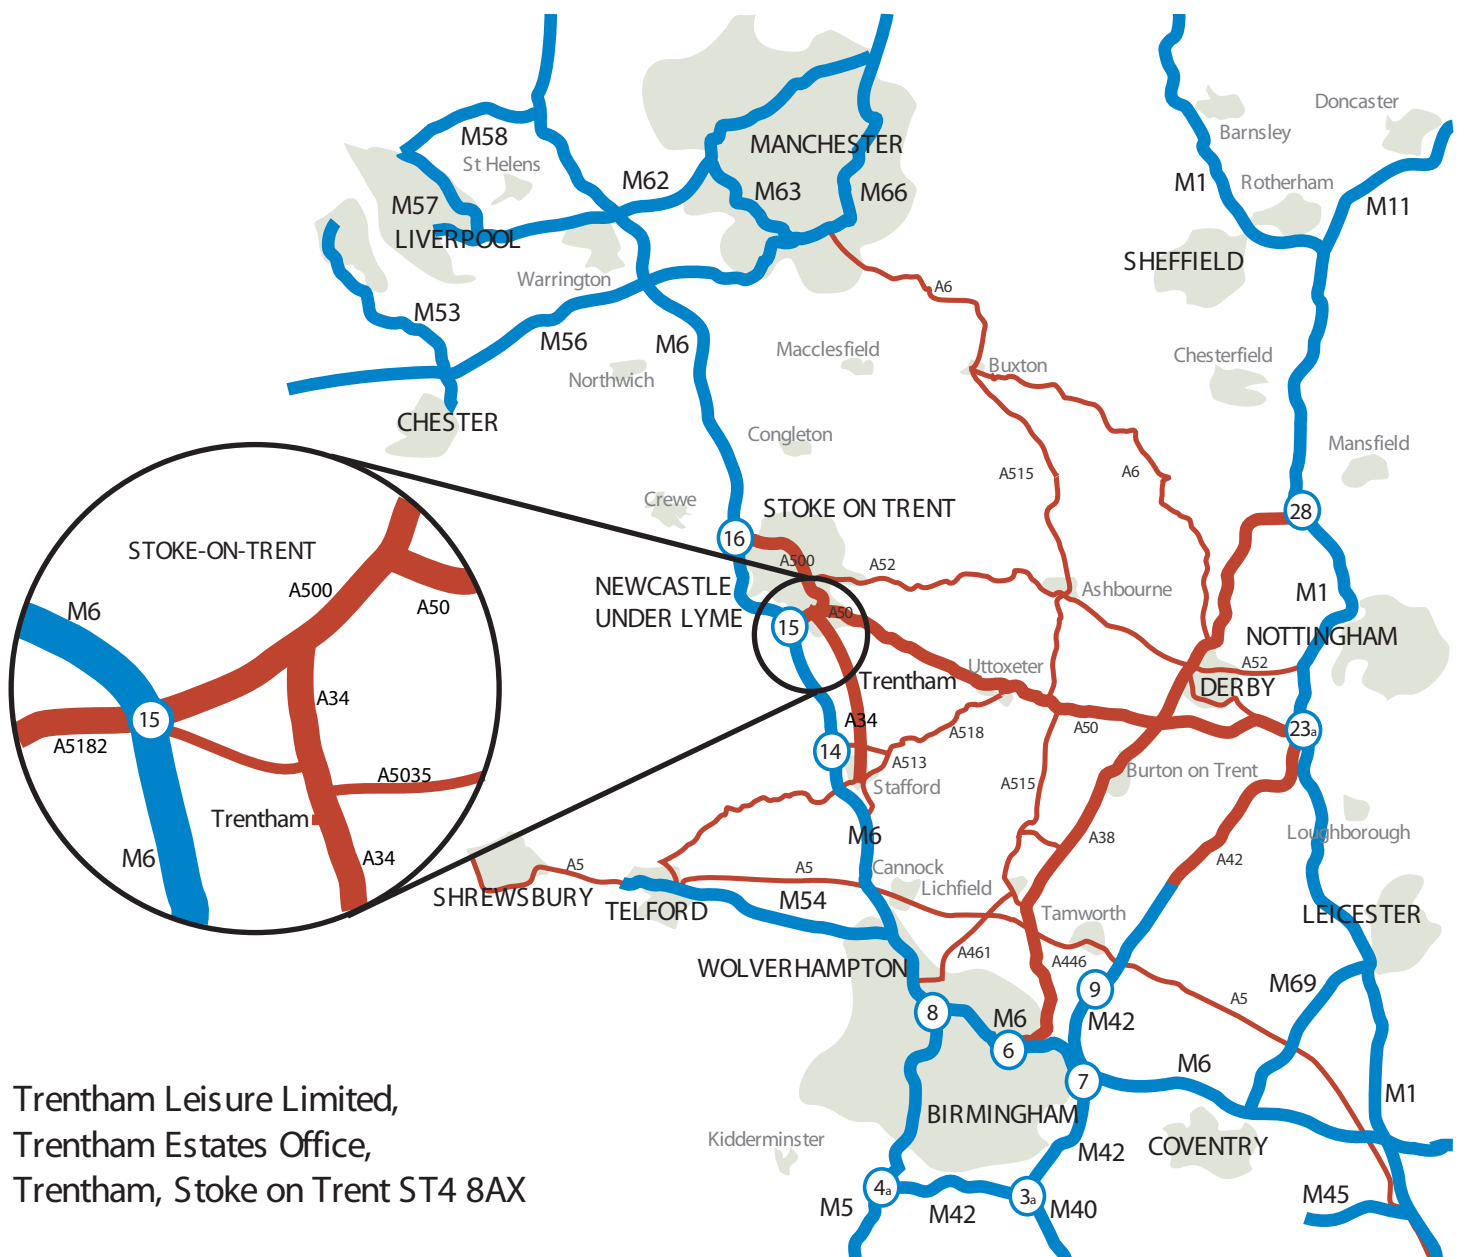

How to find Trentham

Trentham is clearly signposted from the following motorways:

From the North

From the M6, exit at junction 15 and follow the signs for Trentham.

From the M1, exit at junction 23a and turn onto the A50 and follow signs for Trentham.

From the South

From the M6, exit at junction 15 and follow the signs for Trentham.

From the M1, exit at junction 23a and turn onto the A50 and follow signs for Trentham.

Trentham Leisure Limited,
Trentham Estates Office,
Trentham, Stoke on Trent ST4 8AX